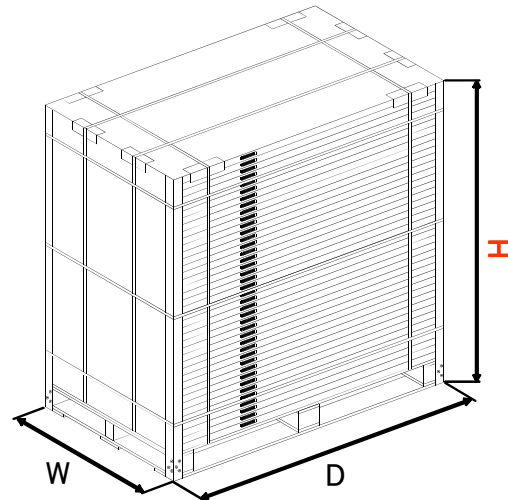

# New Pallet (40pcs) for NKHE and HDE series

Start delivery in March 2010

Purpose: To improve delivery efficiency and to reinforce pallet

Pallet Size:	NKHE5	Current (36pcs/pl)	W x D x H = 815 x 1607 x 1570 mm
		<b>New (40pcs/pl)</b>	W x D x H = 815 x 1607 x <b>1710</b> mm
	HDE4	Current (36pcs/pl)	W x D x H = 878 x 1637 x 1570 mm
		<b>New (40pcs/pl)</b>	W x D x H = 878 x 1637 x <b>1710</b> mm

Pallet Weight:	NKHE5	<b>New 630kg</b> (Current 570kg)
	HDE4	<b>New 700kg</b> (Current 630kg)

Pallet Shape:  
Current