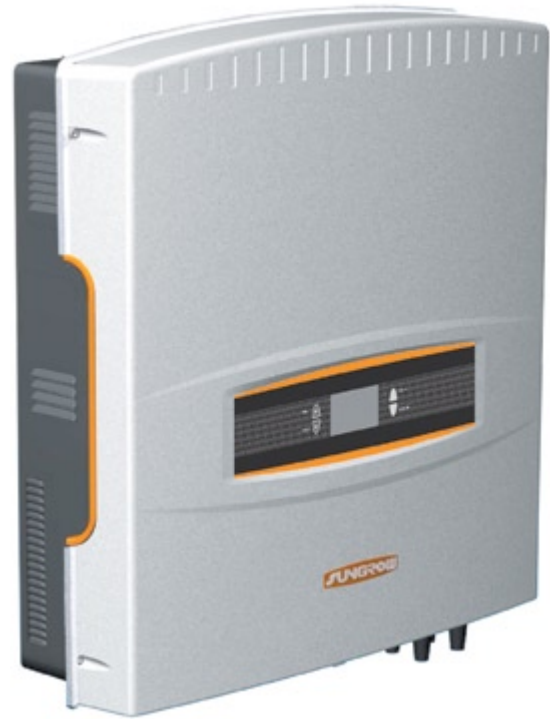

- **SG 10KTL**
- **SG 15KTL**
- **SG 20KTL**

Features:

- Max. efficiency at 98%
- Double MPP trackers for different installation inclinations
- Weather-proof design (IP54) for harshest working environment
- Easy-setting multilingual LCD display panel
- Multiple communication interfaces
- High reliability with full protective functions
- Wide DC input voltage range
- Compact design with high quality aluminium housing
- Max. working altitude at 6000m
- Water-proof direct plug-in terminals
- CE certification