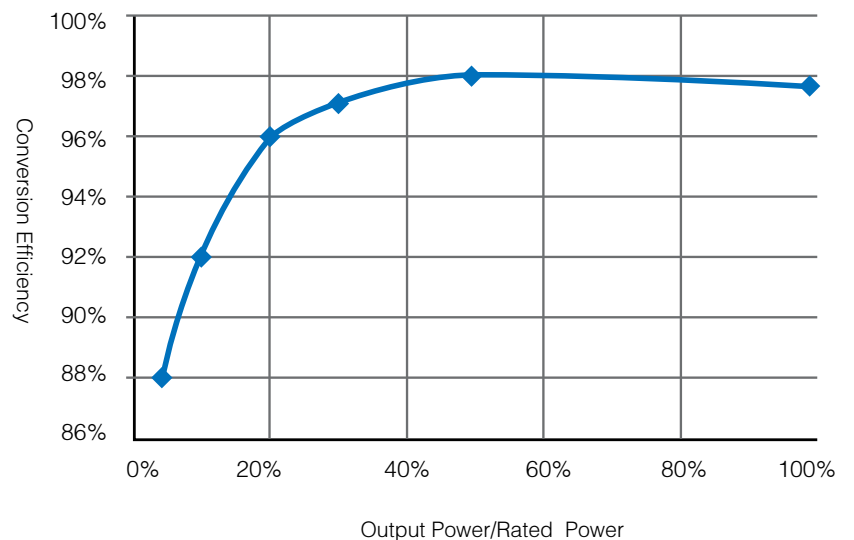

Efficiency Curve:

Technical Specifications:

	SG 10KTL	SG 15KTL	SG 20KTL
DC SIDE DATA			
Max. DC Voltage	800Vdc	800Vdc	800Vdc
MPP Voltage Range	250~800Vdc	250~800Vdc	250~800Vdc
Max. DC Power	11kWp	15.3kWp	22kWp
Max. Input Current	36A (18A*2)	54A (18A*2)	70A (35A*2)
Max. Number of String	2	2	2
AC SIDE DATA			
Rated Output Power	10kW	15kW	20kW
Rated Grid Voltage	400Vac	400Vac	400Vac
Grid Voltage Range	310~450Vac	310~450Vac	310~450Vac
Rated Grid Frequency	50Hz/60Hz	50Hz/60Hz	50Hz/60Hz
Grid Frequency Range	47~51.5Hz/57~61.5Hz	47~51.5Hz/57~61.5Hz	47~51.5Hz/57~61.5Hz
Output Current THD	< 3% (at nominal power)	< 3% (at nominal power)	< 3% (at nominal power)
Power Factor	≥0.99 (at nominal power)	≥0.99 (at nominal power)	≥0.99 (at nominal power)
SYSTEM			
Max. Efficiency	97.6%	98.0%	97.5%
Euro. Efficiency	96.8%	97.2%	96.8%
Protection Degree	IP54 (outdoor)	IP54 (outdoor)	IP54 (outdoor)
Power Consumption at Night	0W	0W	0W
Operating Temperature	-25~+60°C	-25~+60°C	-25~+60°C
Cooling Method	controlled forced-air cooling	controlled forced-air cooling	controlled forced-air cooling
Relative Humidity	0~95%, non-condensing	0~95%, non-condensing	0~95%, non-condensing
Max. Working Altitude	6000m	6000m	6000m
DISPLAY AND COMMUNICATIONS			
Display	LCD	LCD	LCD
Standard Comm. Interfaces	RS485	RS485	RS485
Optional Comm. Interfaces	Ethernet/GPRS/blue tooth	Ethernet/GPRS/blue tooth	Ethernet/GPRS/blue tooth
MECHANICAL DATA			
Dimensions (WxHxD)	675x695x200mm	648x666x240mm	675x695x200mm
Net Weight	40kg	45kg	50kg